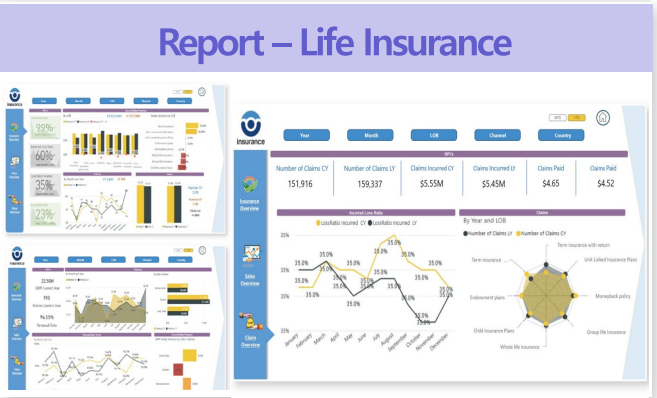

Azure Databricks for SAP User(Bigdata, AI/ML)는 SAP ERP 내외부의 정형/비정형 데이터를 단일 플랫폼에서 분석할 수 있는 데이터 허브를 구축하여 예측 및 분석 업무에 활용함으로써 기업의 실시간 경영 상황이 반영된 데이터 분석 및 AI, 머신러닝 예측 분석 기반 경영 환경을 구축합니다.

M.C.B 보유 솔루션 3. Azure Databricks for SAP User(산업군 템플릿)