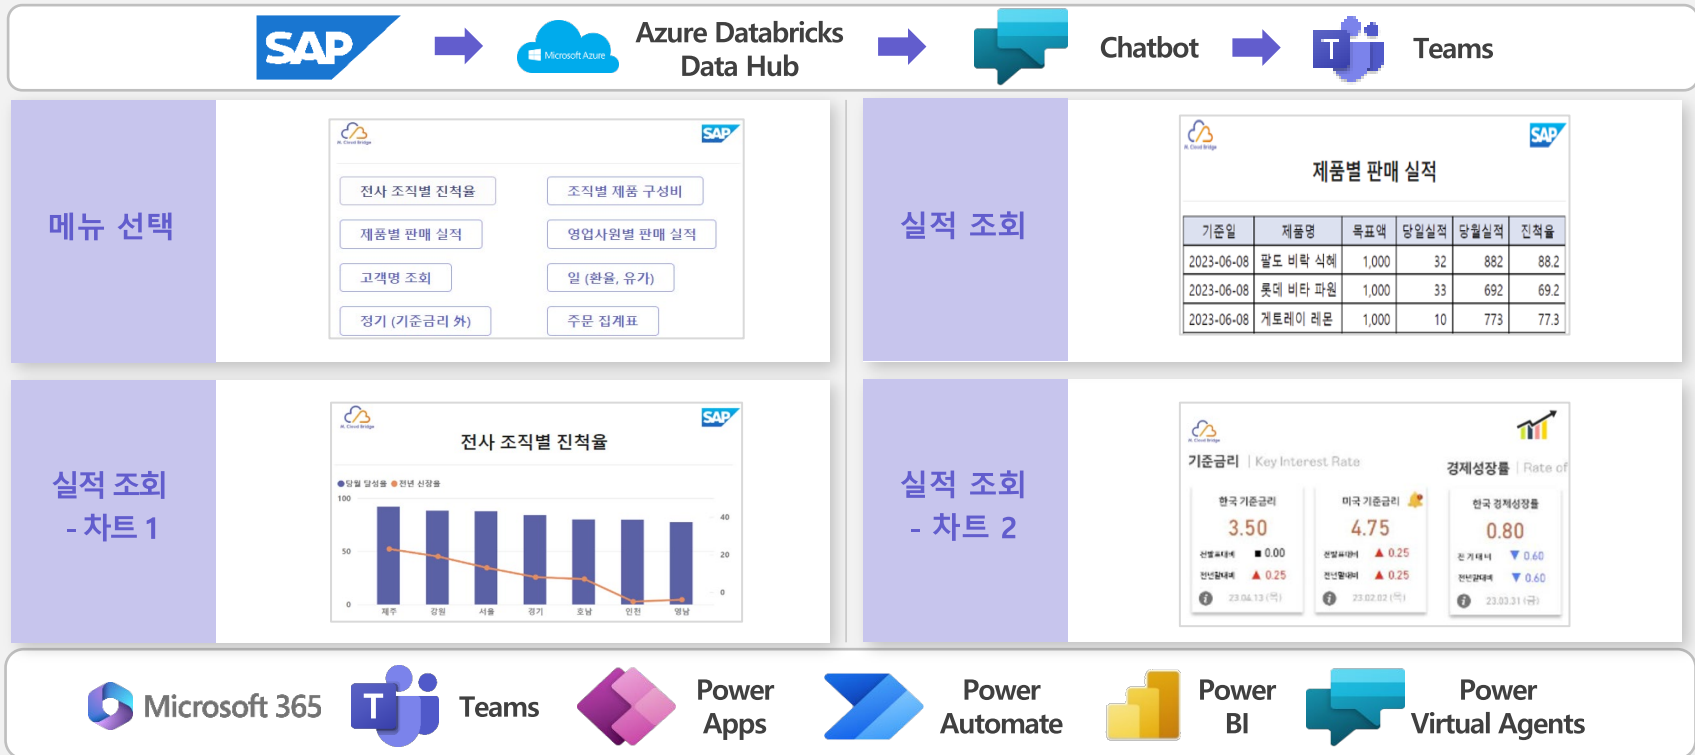

Microsoft Chatbot for SAP ERP는 사용자에게 익숙한 협업 솔루션인 Teams 기반으로 사용하게 함으로써 사용자의 업무 효율성을 높이며, 데이터를 쉽고 빠르게 활용할 수 있고, 라이선스 비용의 경제적인 사용으로 기업에서 비즈니스 민첩성과 업무 혁신을 만들어 갈 수 있습니다.

M.C.B 보유 솔루션 2. Microsoft Chatbot for SAP ERP